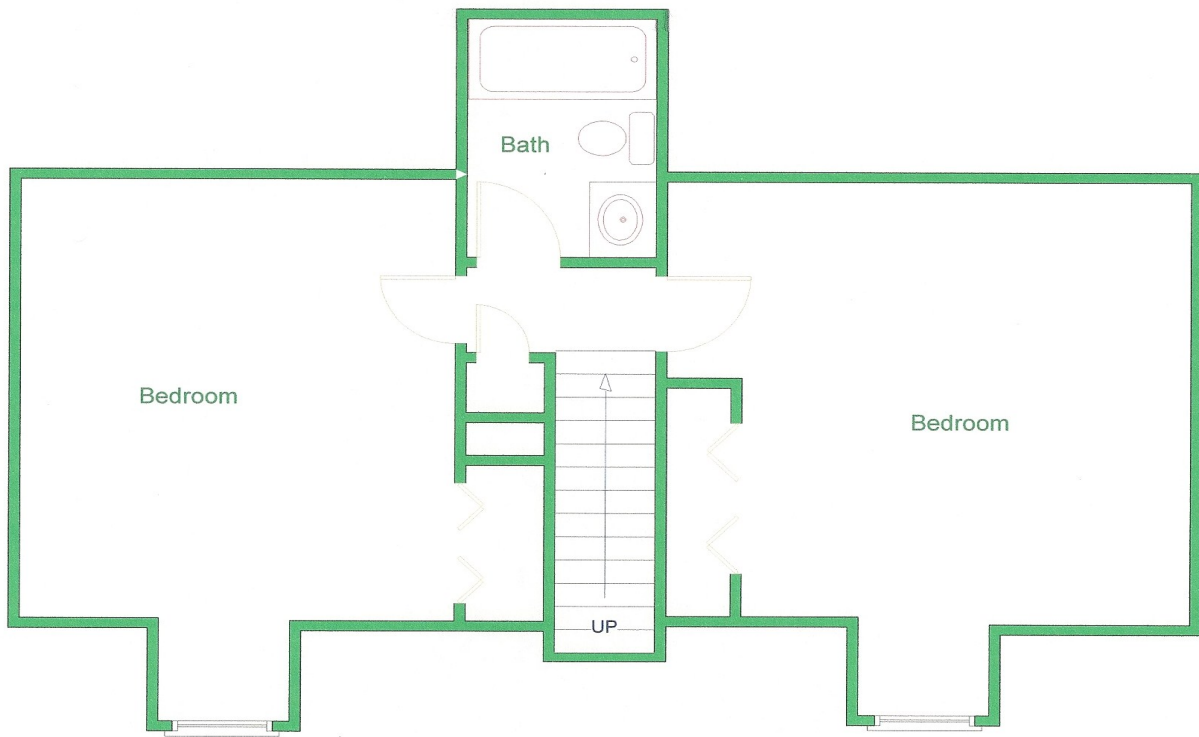

The Sm. Cape Cod Floor Plan

LIVING AREA
936 sq ft

Floor Plan (936 S.Q.)

LIVING AREA
572 sq ft

Floor Plan (572 S.Q.)