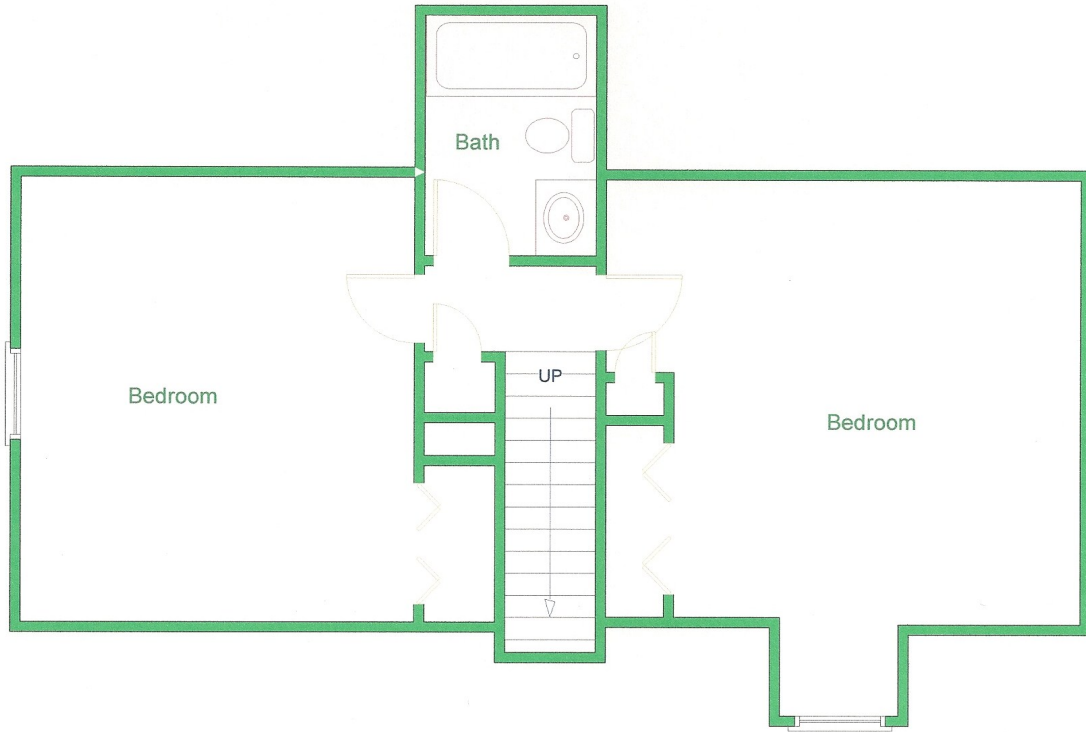

The CamdenII Floor Plan

LIVING AREA
1020' sq ft

1st Floor Plan (xxx S.Q.)

2nd Floor Plan (xxx S.Q.)

LIVING AREA

586' sq ft