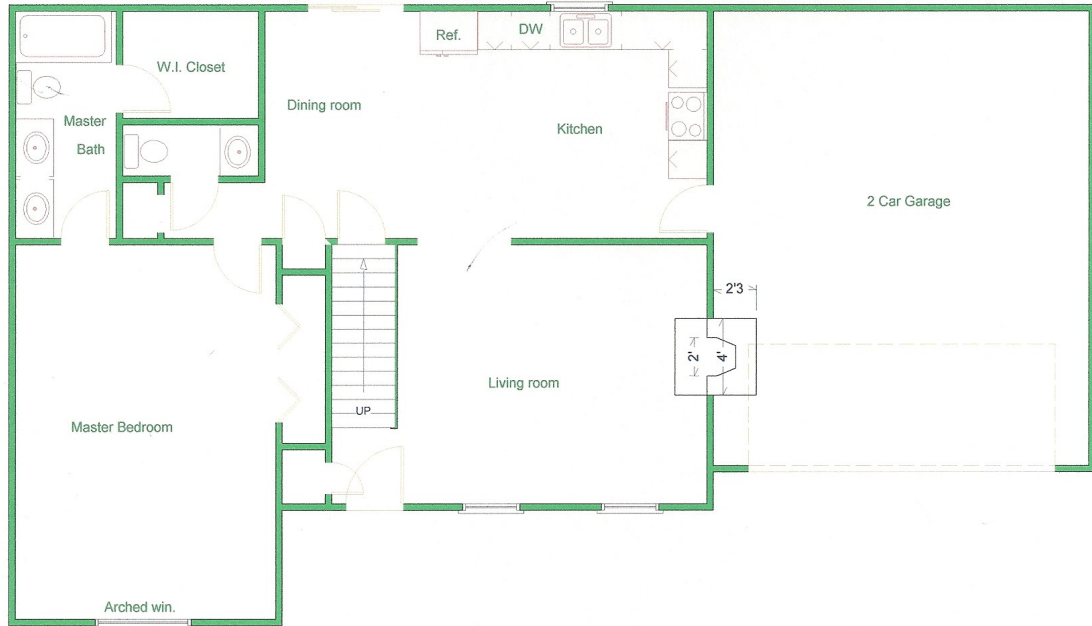

The CamdenII Floor Plan

LIVING AREA
1020' sq ft

1st Floor Plan (xxx S.Q.)

2nd Floor Plan (xxx S.Q.)

LIVING AREA

586' sq ft