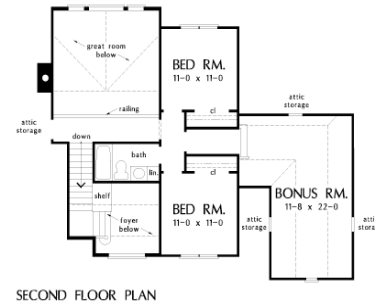

The Luxembourg

SQ. FT. 2125

Murrell Construction, Inc.

Philip Murrell Registered Builder

Phone (270) 351-2865 Fax (270) 351-7815

Floor plans and elevations are subject to change
Dimensions are approximate