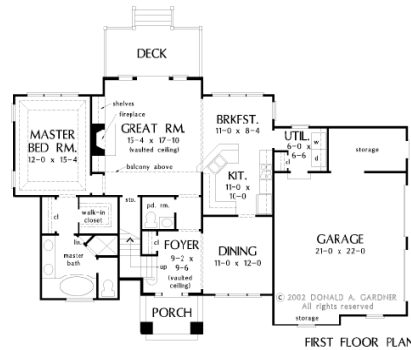

The Luxembourg

SQ. FT. 2125

Murrell Construction, Inc.

Philip Murrell Registered Builder

Phone (270) 351-2865 Fax (270) 351-7815

Floor plans and elevations are subject to change
Dimensions are approximate